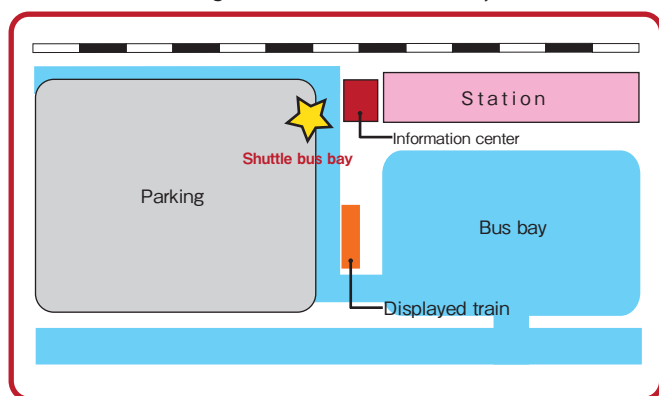

Shuttle bus Time table

Reservation only

		Hotel DP.	Kawaguchiko-sta. DP.	Fujiky Highland Highway bus stop DP.	Hotel AR.
A M		8:30	8:45	8:55	9:05
		9:30	9:45	9:55	10:05
		10:30	10:45	10:55	11:05
		11:30	11:45	11:55	12:05
		12:30	12:45	12:55	13:05
		Hotel DP.	Fujiky Highland Highway bus stop DP.	Kawaguchiko-sta. DP.	Hotel AR.
P M		14:00	14:10	14:20	14:35
		15:00	15:10	15:20	15:35
		16:00	16:10	16:20	16:35
		17:00	17:10	17:20	17:35
		18:00	18:10	18:20	18:35
		19:00	19:10	19:20	19:35

- The bus is not chartered. It will depart on time even if you're not at bus stop.
  Please be sure to come on time.
- The bus may be late because of traffic.
- We do not accept stop over.

★Kawaguchiko-sta. Shuttle bus bay