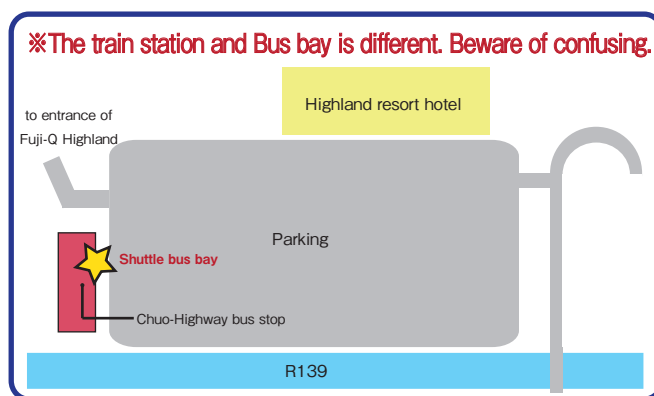

★Fujiky Highland Shuttle bus bay