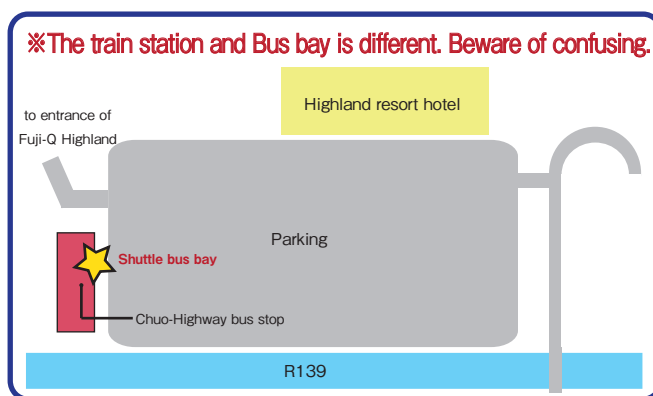

★Fujikyu Highland Shuttle bus bay