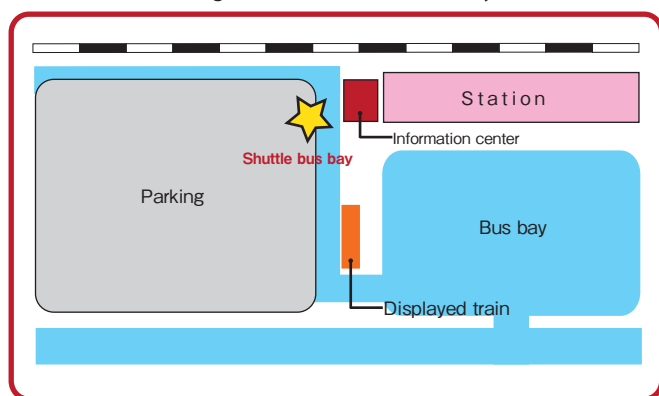

Shuttle bus Time table

Reservation only

		Hotel DP.	Kawaguchiko-sta. DP.	Fujikyu Highland Highway bus stop DP.	Hotel AR.
A M		8:30	8:45	8:55	9:05
		9:30	9:45	9:55	10:05
		10:30	10:45	10:55	11:05
		11:30	11:45	11:55	12:05
		12:30	12:45	12:55	13:05
		Hotel DP.	Fujikyu Highland Highway bus stop DP.	Kawaguchiko-sta. DP.	Hotel AR.
P M		14:00	14:10	14:20	14:35
		15:00	15:10	15:20	15:35
		16:00	16:10	16:20	16:35
		17:00	17:10	17:20	17:35
		18:00	18:10	18:20	18:35
		19:00	19:10	19:20	19:35

- The bus is not chartered. It will depart on time even if you're not at bus stop.
Please be sure to come on time.
- The bus may be late because of traffic.
- We do not accept stop over.

★Kawaguchiko-sta. Shuttle bus bay